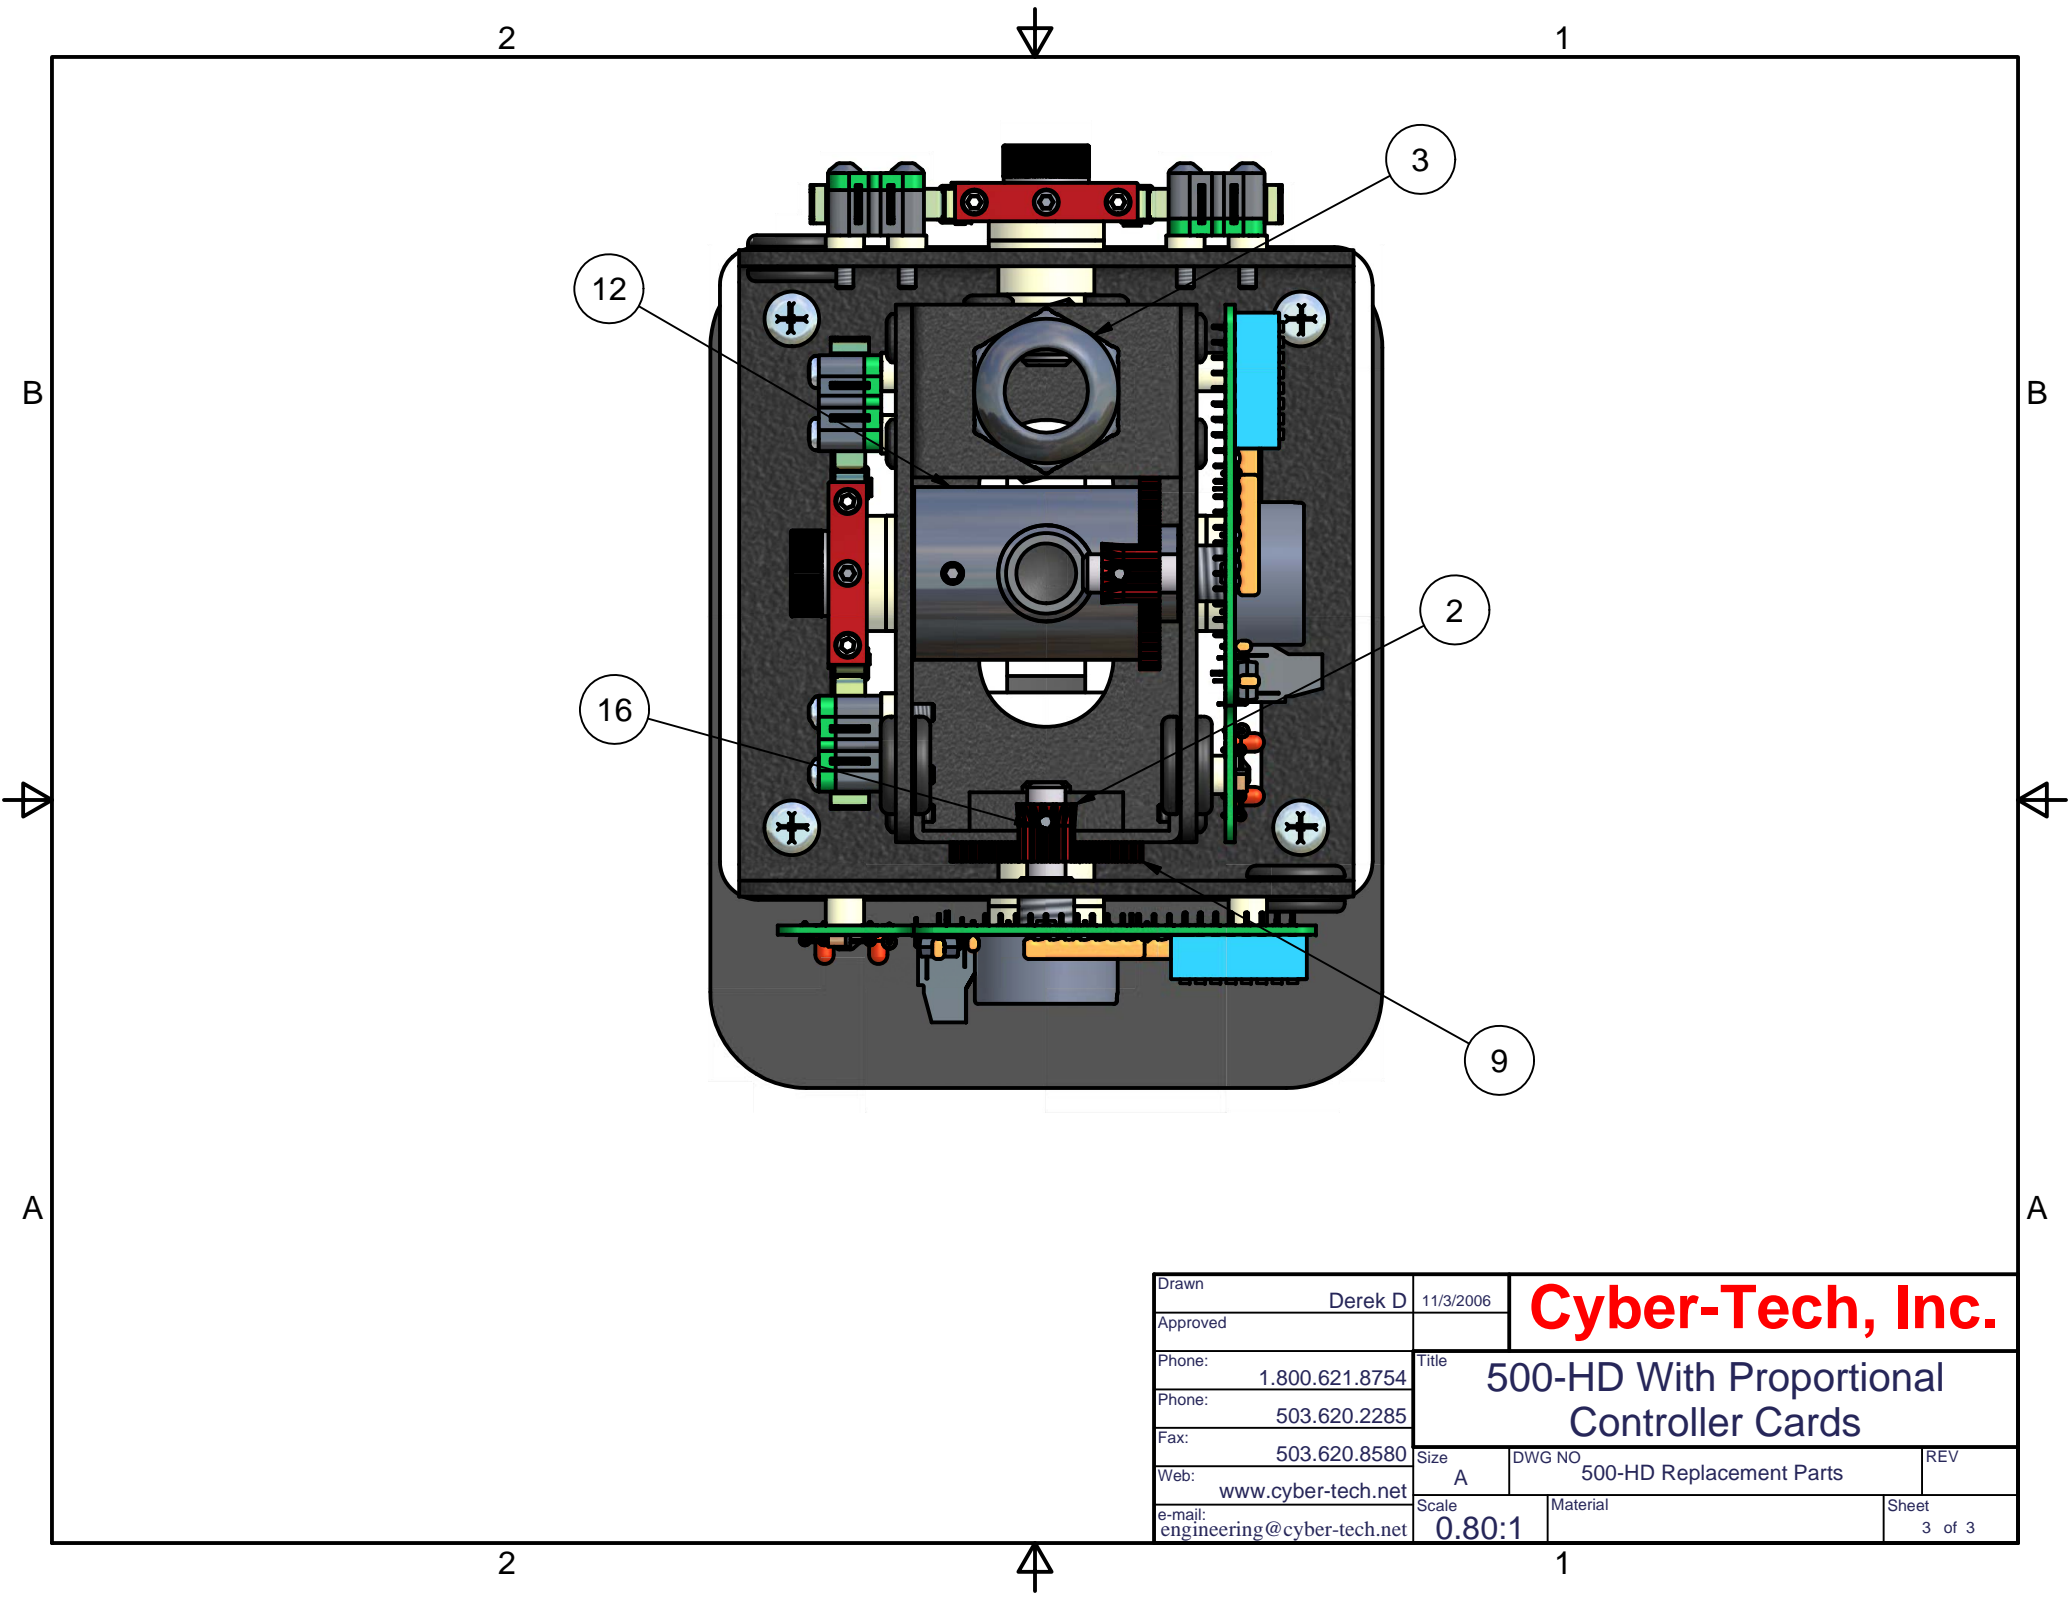

Parts List

ITEM	QTY	PART NUMBER	DESCRIPTION
1	2	100-020103-01	Proportional Controller
2	2	19-G-LHA-4-48-16	16 Tooth 48 Pitch Hub Gear
3	1	23-SR-3231-0.50	1/2 Strain Relieif
5	4	32-S-V3L-G3003-D8	Micro Switch 16 Amp
6	1	33-BSB-970014-01	Beehive Panel Boot
7	2	63-970200-01-B	Switch Cam
8	1	63-A11942-01	Full Gate
9	1	63-A52961-01	Segment Gear
10	1	65-A02132-03	Boot Plate
11	1	66-010224-01	Boot Plate Decal (CTI)
12	1	71-933020-01	Control Stick, 9/16-24 w/Gear
13	1	71-933029-01	Spring Return Assembly
13.1	8	14-S-71151S	12# Spring
13.2	4	63-970188-01	Actuator
13.3	4	63-A01522-02	Guide Rods 3/16" x 4"
13.4	8	99-SC-4-40x0.25	Button Socket Cap Screw 4-40x1/4 (BO)
13.5	8	99-W-4-N	Flat Washer
14	4	99-S-10-32X0.75-FH	Flat Head Phillip Screw 10-32x3/4 (BO)
15	8	99-SC-4-40x0.375-BH	Button Socket Cap Screw 4-40x3/8 (BO)
16	2	99-SS-6-32X0.125	Set Screw 6-32x1/8
17	4	99-SS-6-32X0.25	Set Screw 6-32x1/4
18	4	99-SS-8-32X0.25	Set Screw 8-32x1/4
19	4	99-SS-8-32x0.5	Nylon Set Screw 8-32x1/2
20	8	99-W-036-N	Flat Washer
21	8	99-W-4-N	Flat Washer
22	8	99-W-4093-N	Flat Washer .095
38	1	28-040039-01	1/2 NPT to 9/16-24 Adaptor

Drawn	Derek D	11/3/2006	Cyber-Tech, Inc.	
Approved				
Phone:	1.800.621.8754	Title 500-HD With Proportional Controller Cards		
Phone:	503.620.2285			
Fax:	503.620.8580	Size	DWG NO	REV
Web:	www.cyber-tech.net	A	500-HD Replacement Parts	
e-majl:	engineering@cyber-tech.net	Scale	Material	Sheet
		1/2		1 of 3

Drawn	Derek D	11/3/2006	Cyber-Tech, Inc.	
Approved				
Phone:	1.800.621.8754	Title 500-HD With Proportional Controller Cards		
Phone:	503.620.2285			
Fax:	503.620.8580	Size	DWG NO	REV
Web:	www.cyber-tech.net	A	500-HD Replacement Parts	
e-majl:	engineering@cyber-tech.net	Scale	Material	Sheet
		1/2		2 of 3