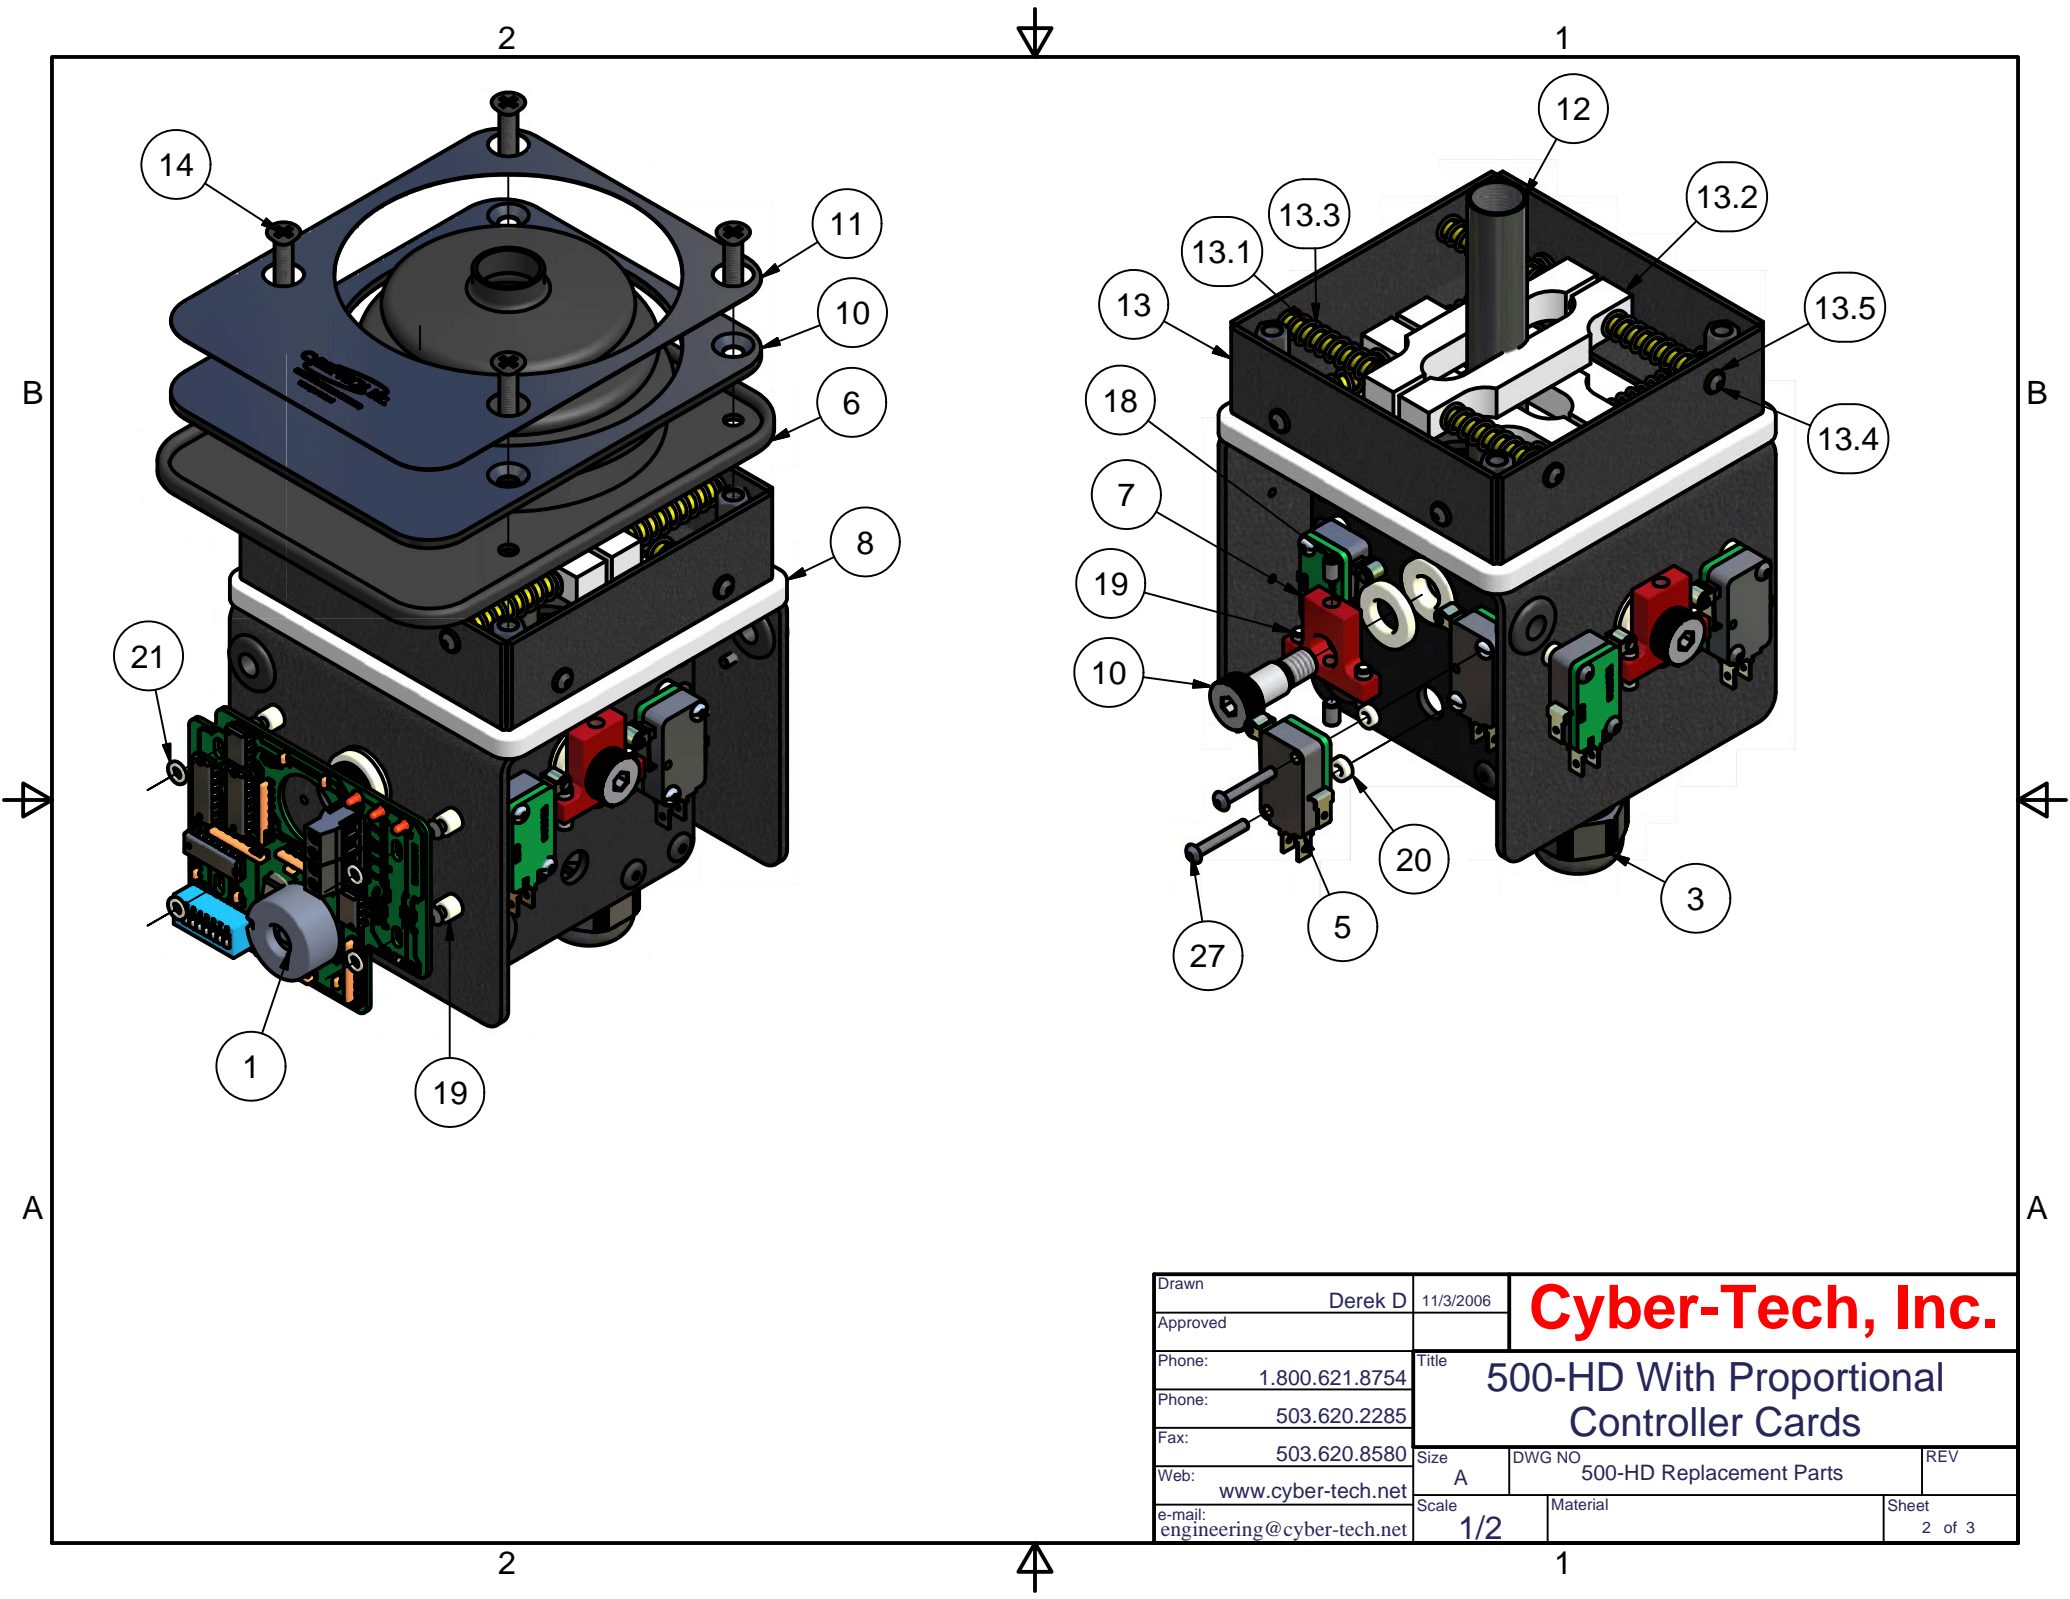

Parts List

ITEM	QTY	PART NUMBER	DESCRIPTION
1	2	100-020103-01	Proportional Controller
2	2	19-G-LHA-4-48-16	16 Tooth 48 Pitch Hub Gear
3	1	23-SR-3231-0.50	1/2 Strain Relieif
5	4	32-S-V3L-G3003-D8	Micro Switch 16 Amp
6	1	33-BSB-970014-01	Beehive Panel Boot
7	2	63-970200-01-B	Switch Cam
8	1	63-A11942-01	Full Gate
9	1	63-A52961-01	Segment Gear
10	1	65-A02132-03	Boot Plate
11	1	66-010224-01	Boot Plate Decal (CTI)
12	1	71-933020-01	Control Stick, 9/16-24 w/Gear
13	1	71-933029-01	Spring Return Assembly
13.1	8	14-S-71151S	12# Spring
13.2	4	63-970188-01	Actuator
13.3	4	63-A01522-02	Guide Rods 3/16" x 4"
13.4	8	99-SC-4-40x0.25	Button Socket Cap Screw 4-40x1/4 (BO)
13.5	8	99-W-4-N	Flat Washer
14	4	99-S-10-32X0.75-FH	Flat Head Phillip Screw 10-32x3/4 (BO)
15	8	99-SC-4-40x0.375-BH	Button Socket Cap Screw 4-40x3/8 (BO)
16	2	99-SS-6-32X0.125	Set Screw 6-32x1/8
17	4	99-SS-6-32X0.25	Set Screw 6-32x1/4
18	4	99-SS-8-32X0.25	Set Screw 8-32x1/4
19	4	99-SS-8-32x0.5	Nylon Set Screw 8-32x1/2
20	8	99-W-036-N	Flat Washer
21	8	99-W-4-N	Flat Washer
22	8	99-W-4093-N	Flat Washer .095
38	1	28-040039-01	1/2 NPT to 9/16-24 Adaptor

Drawn	Derek D	11/3/2006	Cyber-Tech, Inc.	
Approved				
Phone:	1.800.621.8754	Title 500-HD With Proportional Controller Cards		
Phone:	503.620.2285			
Fax:	503.620.8580	Size	DWG NO	REV
Web:	www.cyber-tech.net	A	500-HD Replacement Parts	
e-majl:	engineering@cyber-tech.net	Scale	Material	Sheet
		1/2		1 of 3

Drawn	Derek D	11/3/2006	Cyber-Tech, Inc.	
Approved				
Phone:	1.800.621.8754	Title 500-HD With Proportional Controller Cards		
Phone:	503.620.2285			
Fax:	503.620.8580	Size	DWG NO	REV
Web:	www.cyber-tech.net	A	500-HD Replacement Parts	
e-majl:	engineering@cyber-tech.net	Scale	Material	Sheet
		1/2		2 of 3