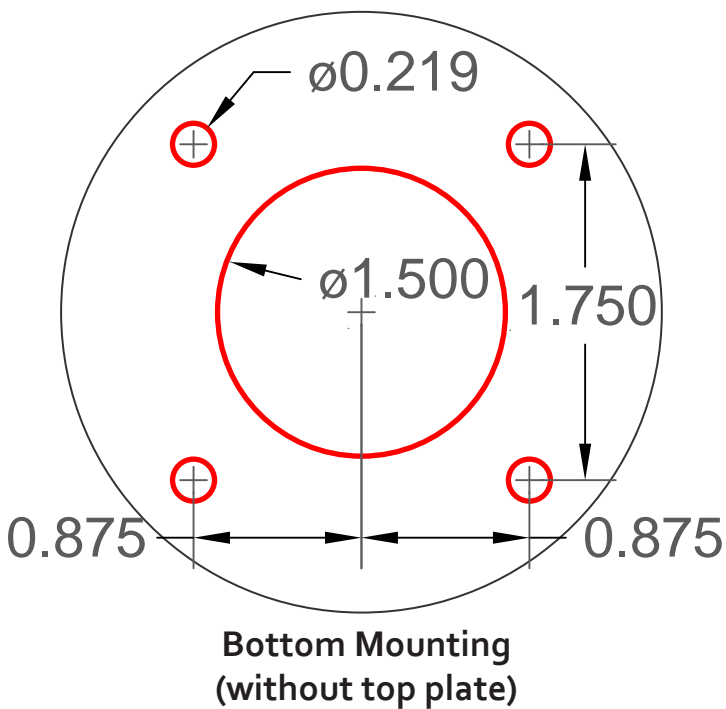

JS-500-HD

JS-2050-HD

Shown With Mounting Plate

Top Mounting

JS-H100

Top Mounting

JS-Series

Top / Bottom Mounting

ø2.290 Bottom mount

ø2.375 Top mount

WWW.CYBER-TECH.NET