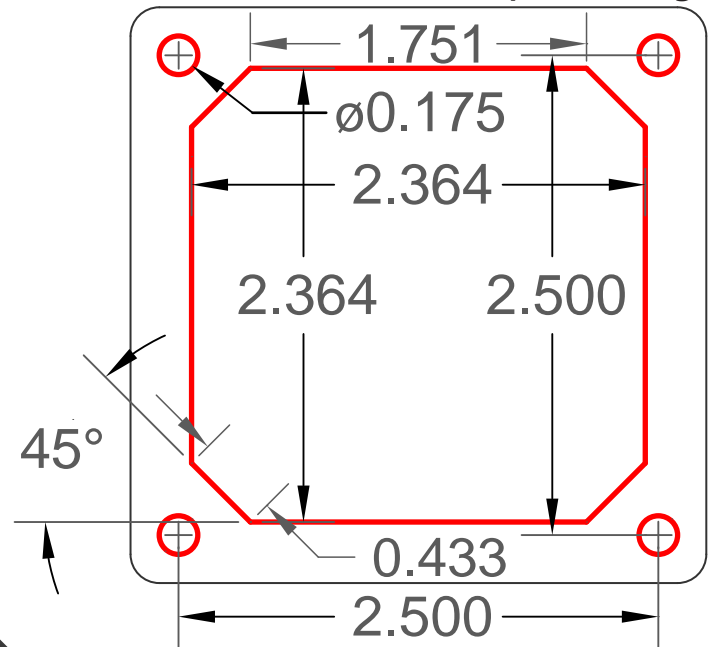

JS-500-HD

JS-2050-HD

Shown With Mounting Plate

Top Mounting

JS-H100

Top Mounting

JS-Series

Top / Bottom Mounting

ø2.290 Bottom mount

ø2.375 Top mount

WWW.CYBER-TECH.NET