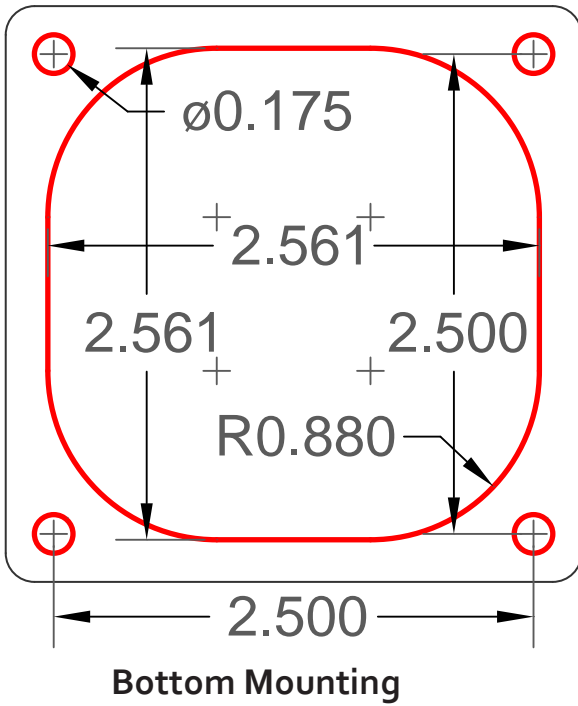

JS-500-HD

JS-2050-HD

Shown With Mounting Plate

Top Mounting

JS-H100

Top Mounting

JS-Series

Top / Bottom Mounting

ø2.290 Bottom mount

ø2.375 Top mount

WWW.CYBER-TECH.NET