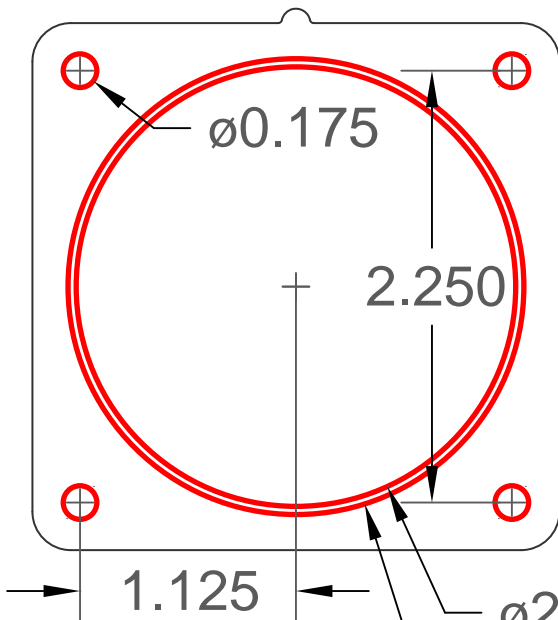

JS-500-HD

JS-2050-HD

Shown With Mounting Plate

Top Mounting

JS-H100

Top Mounting

JS-Series

Top / Bottom Mounting

ø2.290 Bottom mount

ø2.375 Top mount

WWW.CYBER-TECH.NET