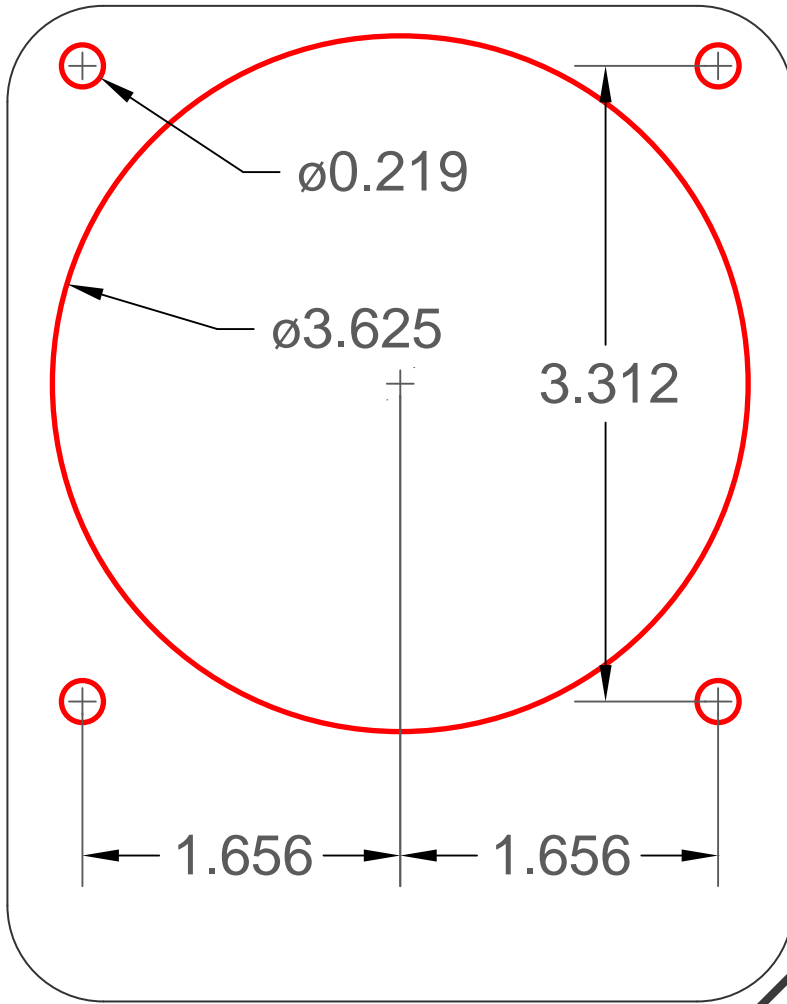

JS-500-HD

JS-2050-HD

Shown With Mounting Plate

Top Mounting

JS-H100

Top Mounting

JS-Series

Top / Bottom Mounting

ø2.290 Bottom mount

ø2.375 Top mount

WWW.CYBER-TECH.NET