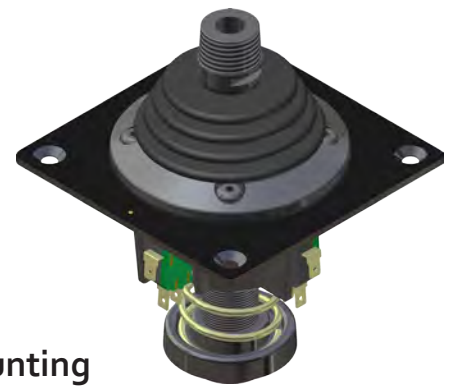

JS-500-HD

JS-2050-HD

Shown With Mounting Plate

Top Mounting

JS-H100

Top Mounting

JS-Series

Top / Bottom Mounting

ø2.290 Bottom mount

ø2.375 Top mount

WWW.CYBER-TECH.NET