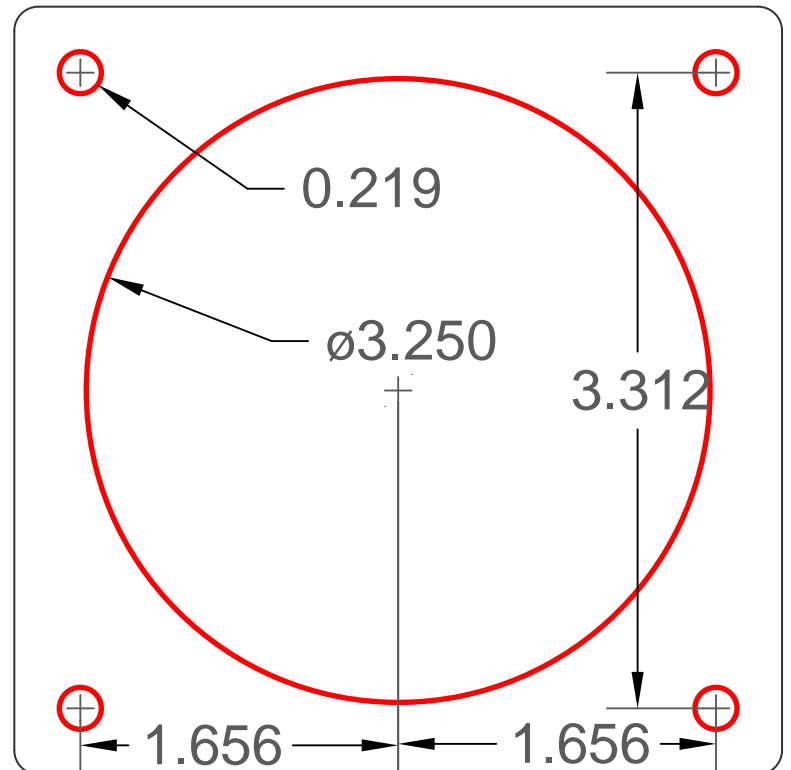

JS-500-HD

JS-2050-HD

Shown With Mounting Plate

Top Mounting

JS-H100

Top Mounting

JS-Series

Top / Bottom Mounting

ø2.290 Bottom mount

ø2.375 Top mount

WWW.CYBER-TECH.NET